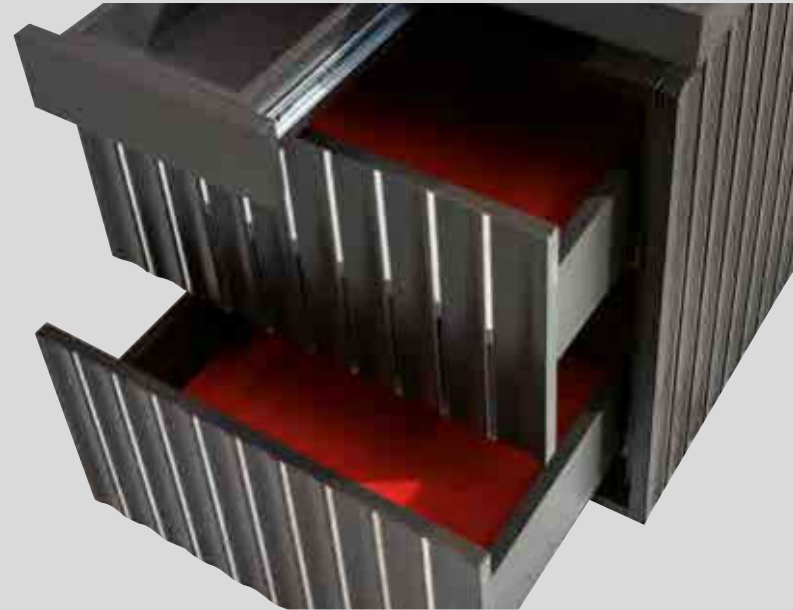

MAGNUM SET			
Ölçüler / Dimensions	G/W	D/D	Y/H
Magnum Masa / Magnum Desk	240	90	75
Magnum Dolap / Magnum Cabinet	220	50	90
Magnum Etajer / Magnum Etagere	90	50	75
Magnum Sehpa / Magnum Coffe Table	75	75	50